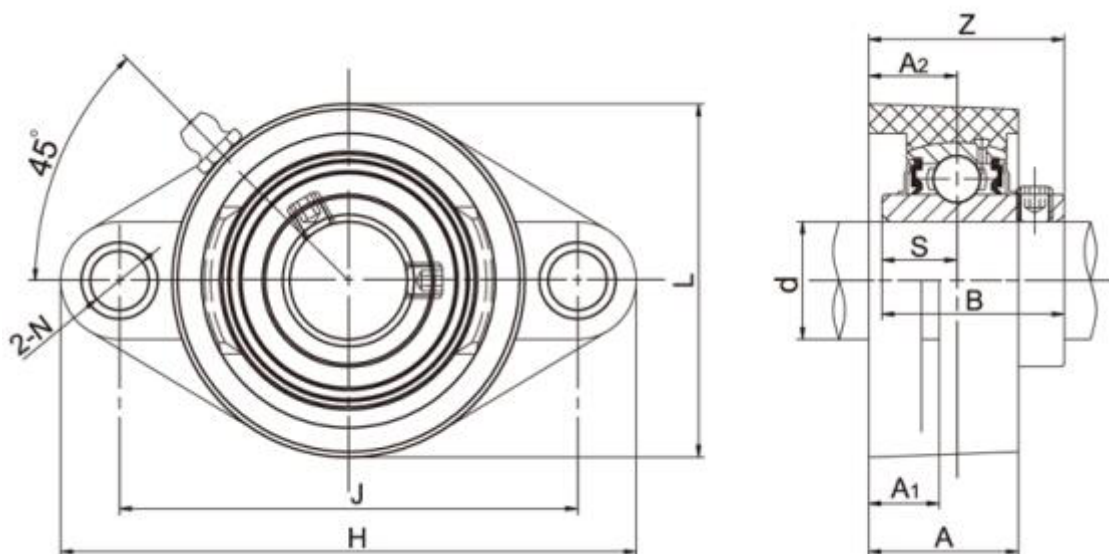

Article number: 54810642092

Description: 2 hole Flange Unit TP-SUCFL209 for shaft  $\text{Ø}45\text{mm}$   
Insert stainless steel, housing Thermoplastic white

## Measures

A = 41	L = 108
A1 = 21	N = 17
A2 = 24	S = 19
B = 49.2	Z = 54.2
Bolt = M16	
d = 45	
H = 189	
J = 148.5	